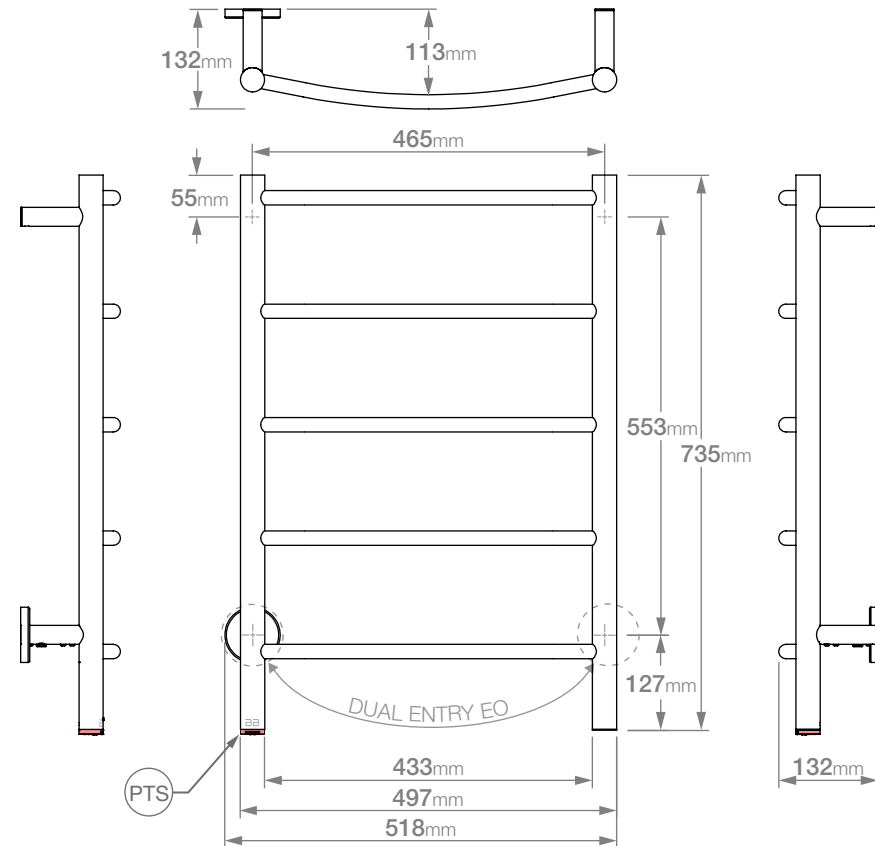

NATURAL 5 Bar 500mm CRV-PTS 230V

GRADE 304 Stainless Steel

Model/SKU: NAT05222-PTS-####*

(*where #### is the relevant finish code)

HTR Technical Specifications:

Size: 518mm (width) x 735mm (height)

Power: 65 Watts

INPUT Voltage Range: 190VAC~250VAC

Operating Frequency: 50 Hz $\pm 2\%$

Load Capability: 0.18A~4A

Load Control Range: 40~100%

Standby Current: 3.0mA

Suggested Height of Electrical Outlet = 1050mm

(this is only an indication as every installation is different)

NOTES:

*EO Denotes DUAL ENTRY Electrical Outlet connection

*PTS Denotes location of PTSelect Switch

Dimensions given are in mm. Bathroom Butler® reserves the right to alter and/or remove designs from time to time without prior notice. This drawing is to be used for reference purposes only. E &O.E.